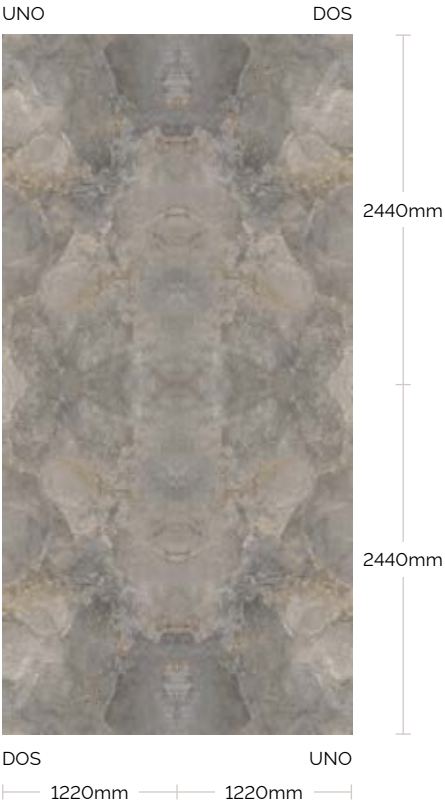

Laminate SQUARE-EDGE

DISCLAIMER Please visit our website for full images, as the samples shown may not fully represent the grain or pattern of the full sheet.